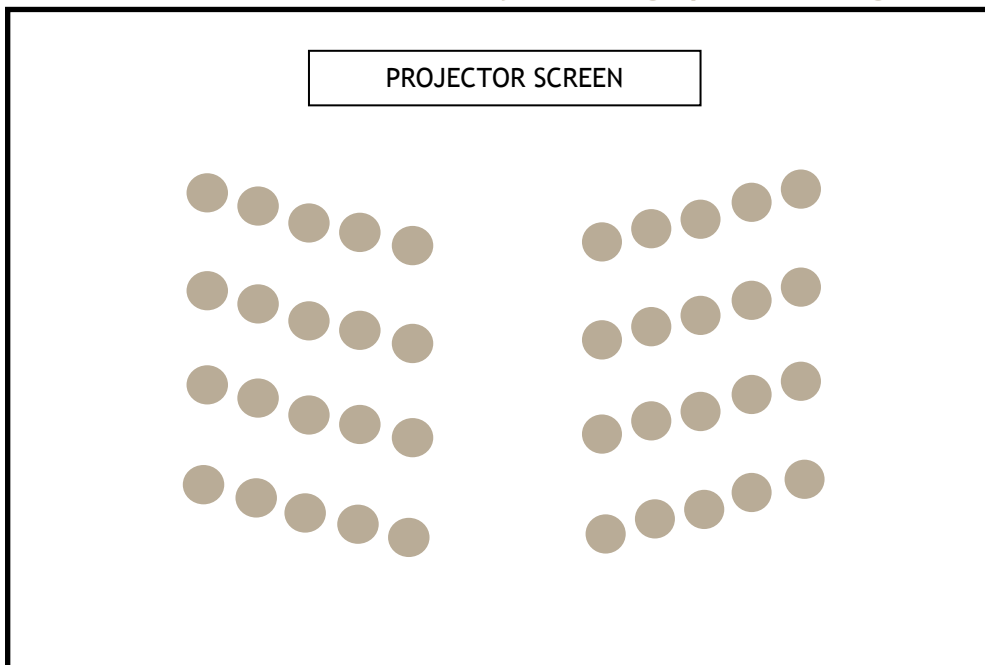

Terrace Room layouts

The Terrace Room boardroom style seating up to 24 delegates

The Terrace Room theatre style seating up to 40 delegates

The Terrace Room cabaret/classroom style seating up to 24 delegates