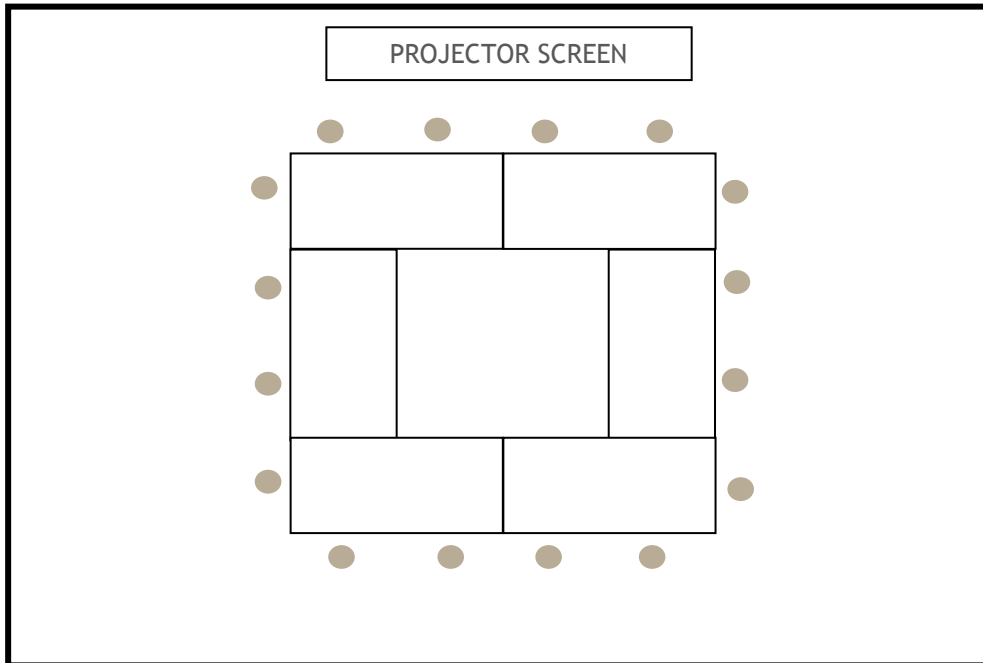

Terrace Room layouts

The Terrace Room boardroom style seating up to 24 delegates

The Terrace Room theatre style seating up to 40 delegates

The Terrace Room cabaret/classroom style seating up to 24 delegates